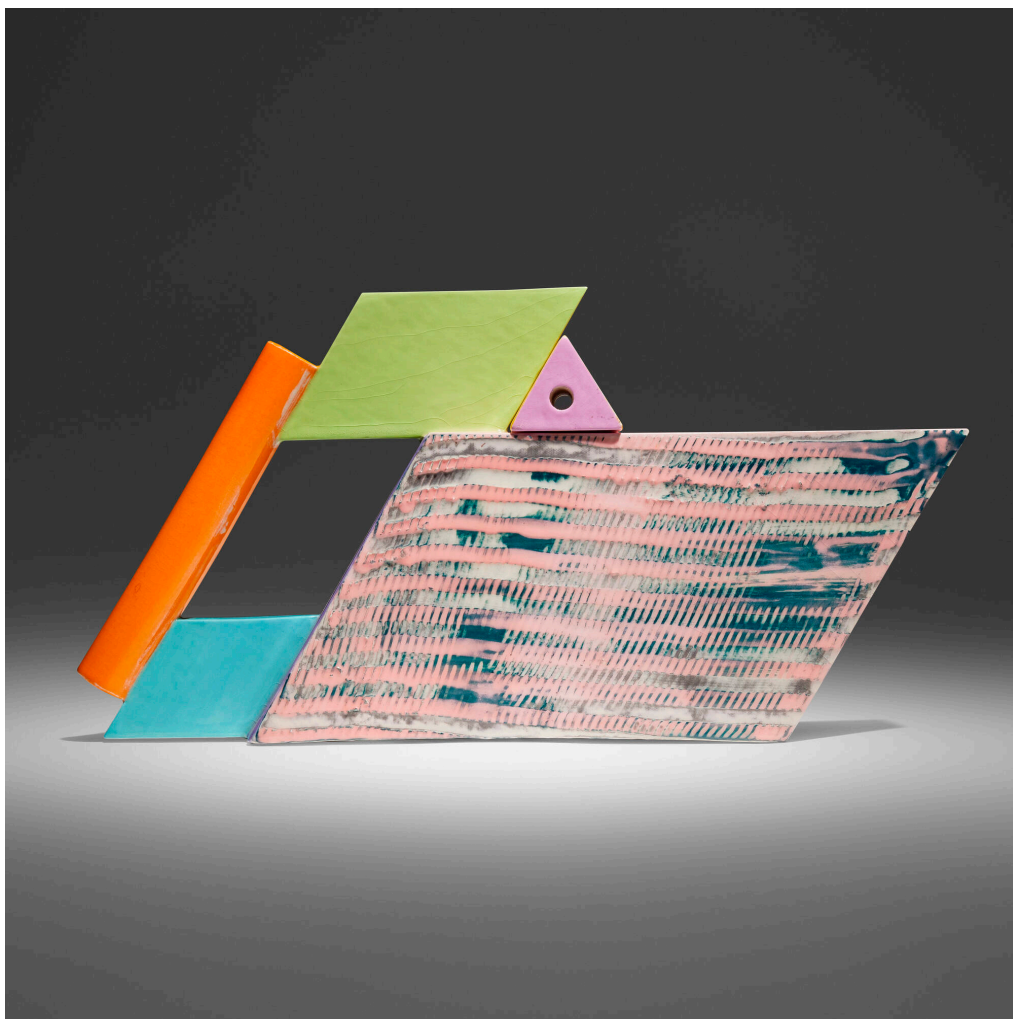

DESIGN

216

PETER SHIRE
Parallelogram teapot

glazed stoneware

6¼ h × 13½ w × 1⅞ d in (17 × 34 × 5 cm)

Glazed signature and date to underside 'Peter Shire 1984'.

Provenance: Private Collection | Los Angeles Modern Auctions, *Modern Art & Design*, 17 January 2021, Lot 55 | Private Collection