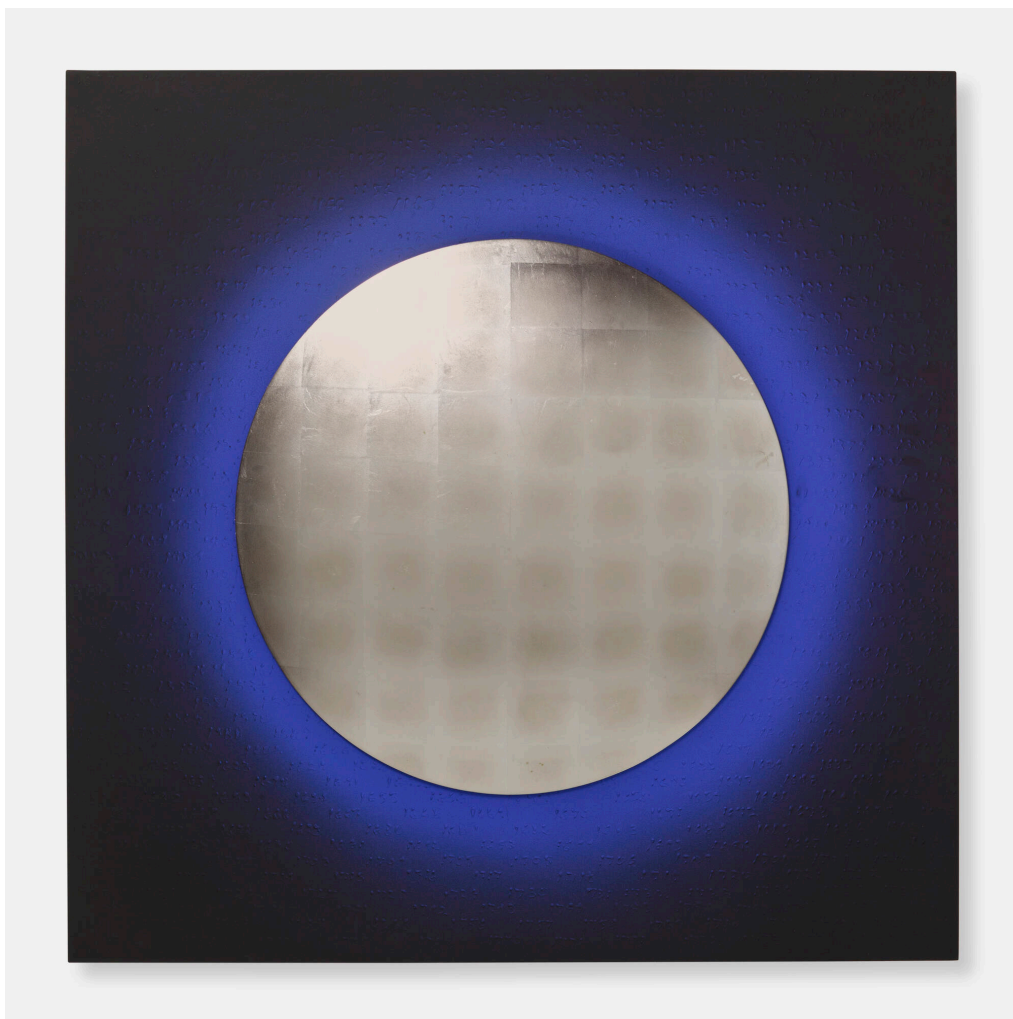

MODERN & CONTEMPORARY ART

**Auction**

19 October 2023
10:00 am pt

LAMA

6666 Lexington Avenue
Los Angeles CA
t 323 904 1950
f 323 904 1954

lamodern.com
bid@lamodern.com

106

LITA ALBUQUERQUE**Untitled (from the Fibonacci series)**

pigment on panel, white gold leaf on resin
42 h × 42 w × 3 d in (107 × 107 × 8 cm)

Signed and dated to verso 'Lita Albuquerque 98'.

Provenance: Acquired c. 2000 by the present owner

Estimate: \$7,000–9,000