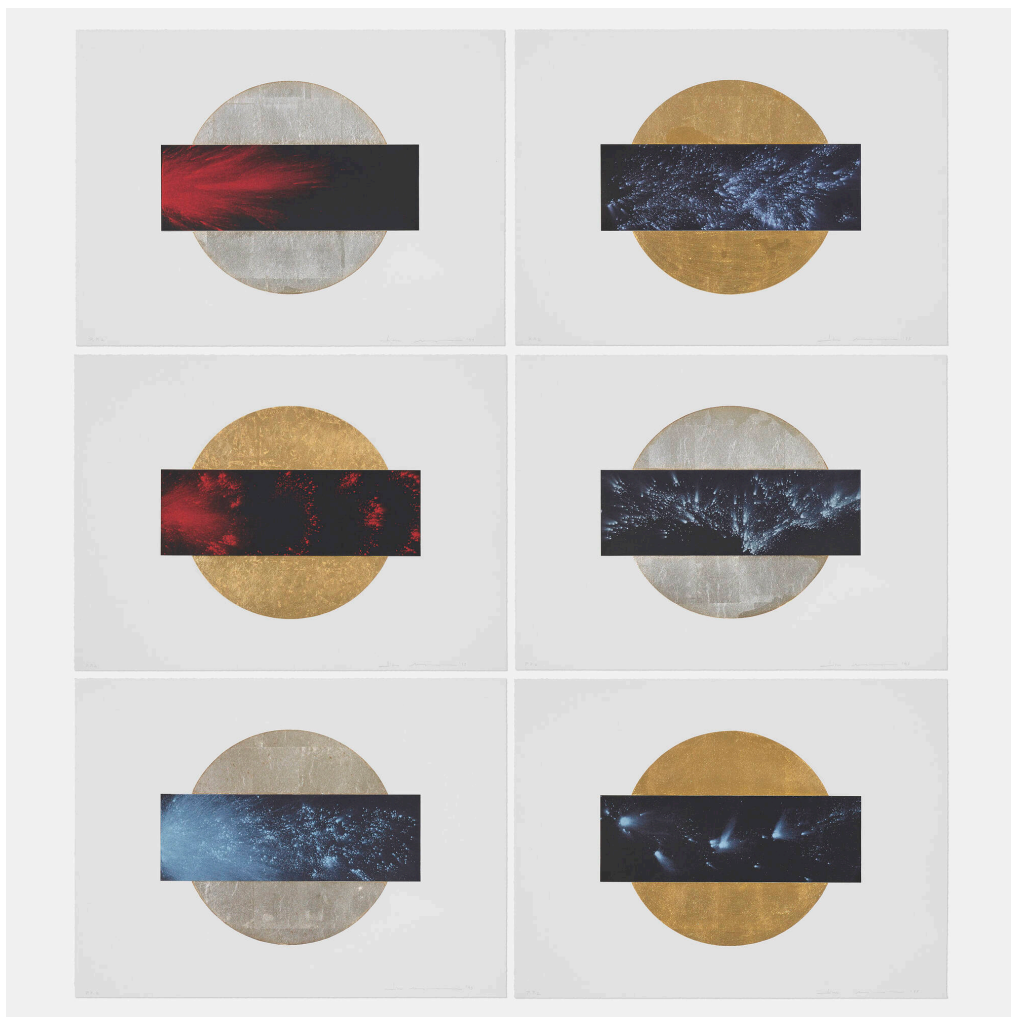

PRINTS + MULTIPLES

Auction

08 September 2022
11:00 am pt

LAMA

6666 Lexington Avenue
Los Angeles CA
t 323 904 1950
f 323 904 1954

lamodern.com

bid@lamodern.com

243

LITA ALBUQUERQUE Sun and Moon Trajectories suite

lithograph in colors, gold and silver leaf appliqué on BFK Rives
22 h x 30 w in (56 x 76 cm)

Signed, dated and numbered to lower edge of each work 'P.P. 2 Lita Albuquerque '95' with blindstamp. This complete set of six works is printer's proof 2 apart from the edition of 60 printed and published by Cirrus Editions, Los Angeles.

Provenance: Collection of Robert Dansby, printer of the edition

An example of this work is held in the collection of the [Los Angeles County Museum of Art](#).

Estimate: $4,000–6,000

Result: $5,250

LAMA