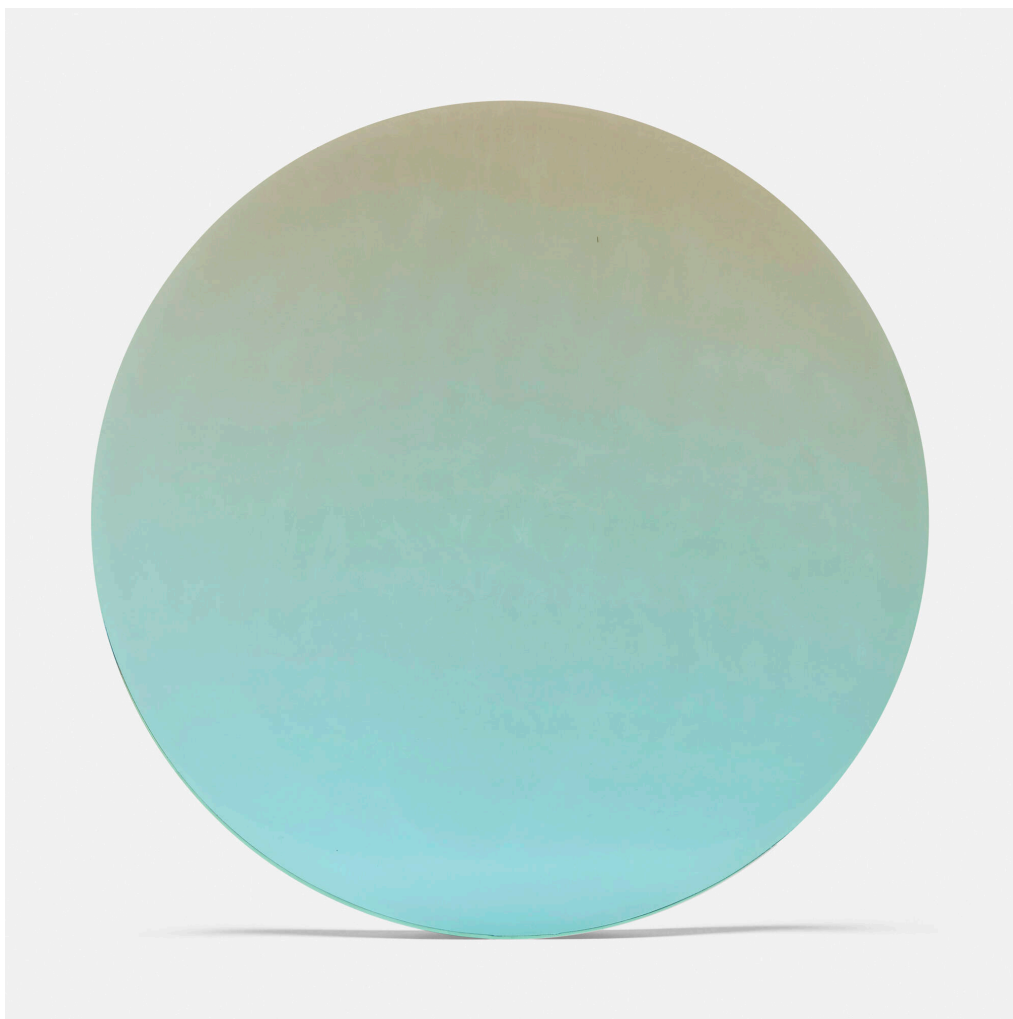

ART + DESIGN

129

DE WAIN VALENTINE
Blue Circle

cast polyester resin
1 h × 17¼ dia in (3 × 44 cm)

Provenance: Acquired directly from the artist in 2010 by the present owner

Exhibited: *Translucence*, 7 September - 19 October 2013, Frank Lloyd Gallery, Santa Monica