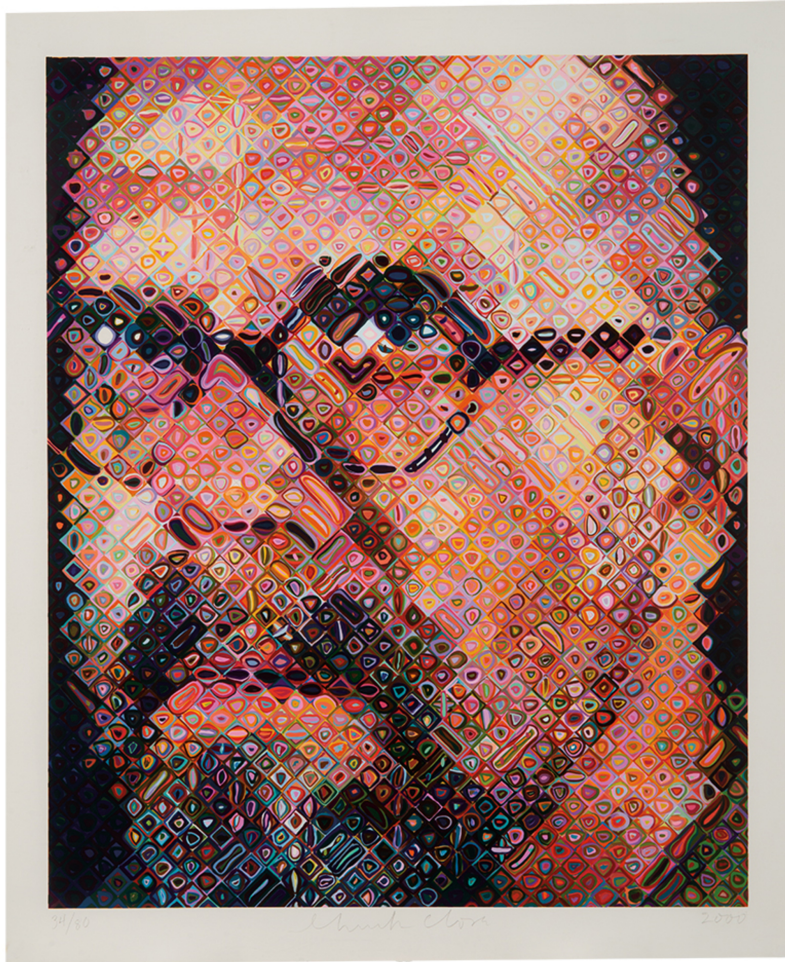

# THE COLLECTION OF GERARD L. CAFESJIAN

### **CHUCK CLOSE** Self Portrait

Color screenprint on paper

Image: 58.25 x 48; Sheet: 65.375 x 54.125; Frame: 68.125 x 56.75; (Image: 148 x 122 cm)

Signature: Signed lower center margin beneath image; dated lower right; edition lower left; retains Babcock Gallery label frame verso