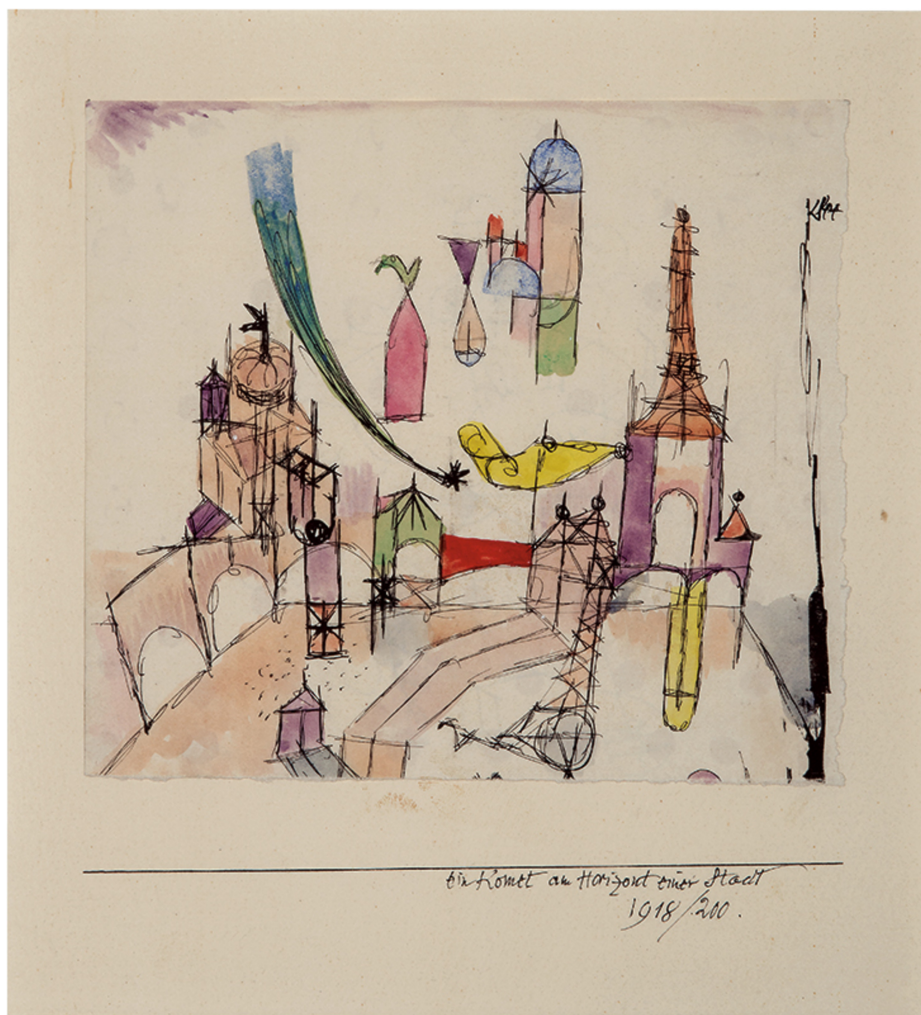

MODERN ART & DESIGN

Auction

22 October 2017
noon pt

LAMA

6666 Lexington Avenue
Los Angeles CA
t 323 904 1950
f 323 904 1954

lamodern.com
bid@lamodern.com

135

PAUL KLEE

Ein Komet am Horizont Einer Stadt (A Comet on the Horizon of a Town)

Ink and watercolor on paper mounted to card

Composition/sheet: 5.75 x 6.375; Mount (vis.): 8.5 x 7.75; Frame: 17.5 x 16.375;
(Composition/sheet: 15 x 16 cm)

Signature: Signed upper right sheet; titled with date inscription 1918/200 lower right mount

Provenance: Willy Hahn, Stuttgart, Germany; Berggruen & Cie, Paris, France (acquired directly from the above, 1958); Private Collection, Hollywood, California (acquired directly from the above, c. 1958)

Literature: Paul Klee Catalogue Raisonné. Vol. II. J. Helfenstein, ed. 2000. #2047. Paul Klee: Das bildnerische Denken. J. Spiller. 1956. 322.

Estimate: $80,000–120,000

Result: $156,250

RAMMA