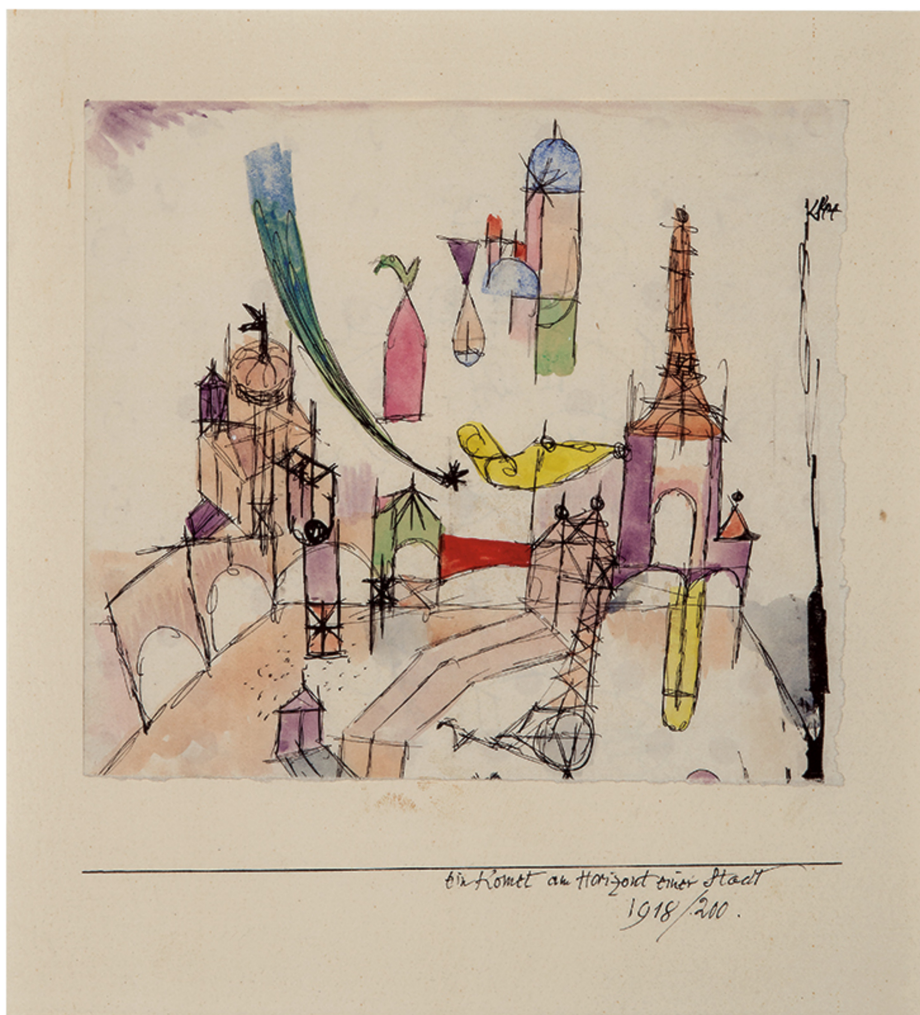

MODERN ART & DESIGN

Auction

22 October 2017
noon pt

LAMA

6666 Lexington Avenue
Los Angeles CA
t 323 904 1950
f 323 904 1954

lamodern.com
bid@lamodern.com

135

PAUL KLEE

Ein Komet am Horizont Einer Stadt (A Comet on the Horizon of a Town)

Ink and watercolor on paper mounted to card

Composition/sheet: 5.75 x 6.375; Mount (vis.): 8.5 x 7.75; Frame: 17.5 x 16.375;
(Composition/sheet: 15 x 16 cm)

Signature: Signed upper right sheet; titled with date inscription 1918/200 lower right mount

Provenance: Willy Hahn, Stuttgart, Germany; Berggruen & Cie, Paris, France (acquired directly from the above, 1958); Private Collection, Hollywood, California (acquired directly from the above, c. 1958)

Literature: Paul Klee Catalogue Raisonné. Vol. II. J. Helfenstein, ed. 2000. #2047. Paul Klee: Das bildnerische Denken. J. Spiller. 1956. 322.

Estimate: $80,000–120,000

Result: $156,250

RAMMA