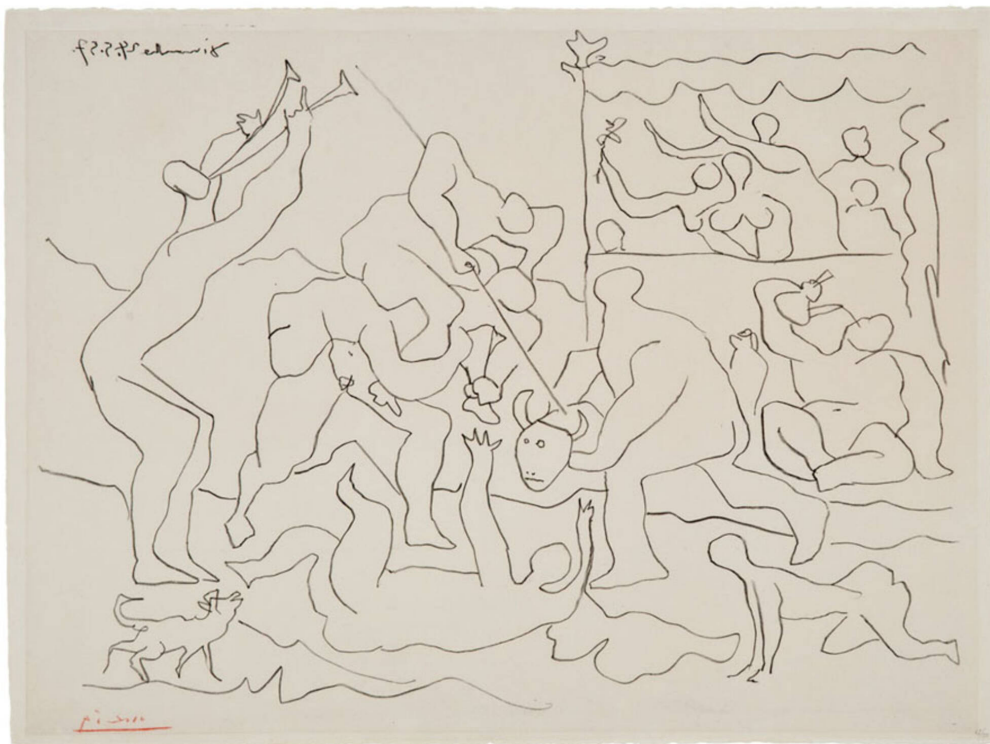

MODERN ART & DESIGN

Auction

23 February 2014
noon pt

LAMA

6666 Lexington Avenue
Los Angeles CA
t 323 904 1950
f 323 904 1954

lamodern.com
bid@lamodern.com

341

PABLO PICASSO

Jeu de la Corrida

Lithograph on Arches paper

Sheet: 22.25 x 30.125; Frame: 31.25 x 37

Signature: Signed in red pencil lower left; edition lower right; signed and dated in plate upper left

Edition: #47 of 50

Literature: Bloch, Georges. Picasso: Catalogue of the Printed Graphic Work, 1904-1967. Berne: Editions Kornfeld & Klipstein, 1968. #832.

Estimate: $3,000–5,000

Result: $6,875

LAMA